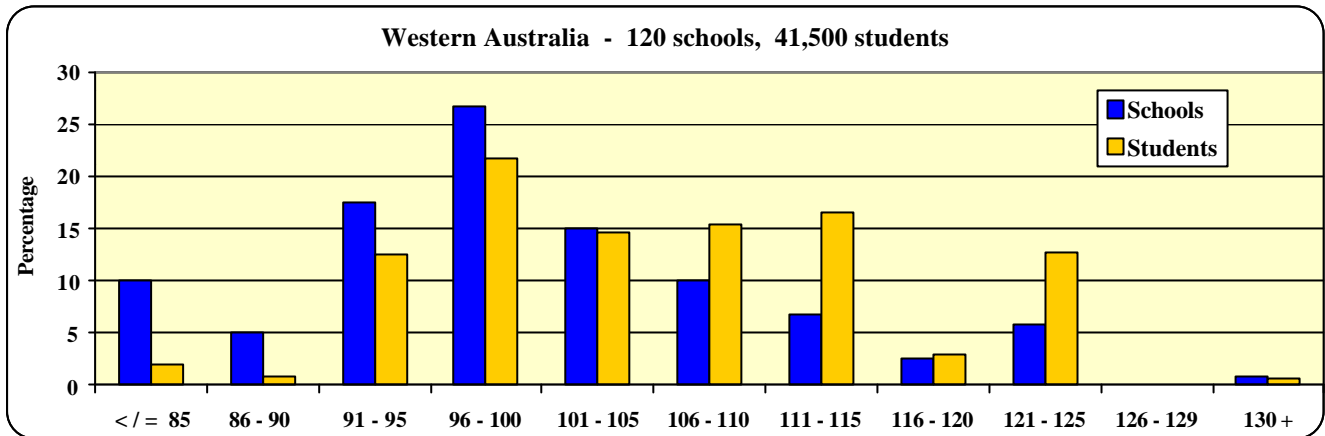

Average SES score for schools, by State

Percentage distribution of schools and students by SES score - Australia

968 schools, 431,000 students

Percentage distribution of schools and students by school SES score

Percentage distribution of schools and students by school SES score

Distribution of Schools by SES Score

SES Score	Total Number of Schools	Number of SES-funded Schools	SES Score	Total Number of Schools	Number of SES-funded Schools
57	2	2	104	36	26
62	2	2	105	32	13
67	1	1	106	26	13
68	1	1	107	20	9
73	2	2	108	14	6
74	1	1	109	17	12
75	1	1	110	21	14
76	1	1	111	16	12
82	3	3	112	19	8
83	3	3	113	24	8
84	2	2	114	14	11
85	3	3	115	11	7
86	3	3	116	17	8
87	9	9	117	17	10
88	10	10	118	9	7
89	16	16	119	13	6
90	15	15	120	11	8
91	21	21	121	15	10
92	28	26	122	12	7
93	33	32	123	8	6
94	44	41	124	10	7
95	37	34	125	11	4
96	53	46	126	5	3
97	42	39	127	4	2
98	46	38	128	6	3
99	45	38	129	4	1
100	38	28	130	4	1
101	38	23	131	1	0
102	38	19	132	1	0
103	30	12	133	1	1
Total No. of Schools		967	Total No. of SES-Funded Schools		695