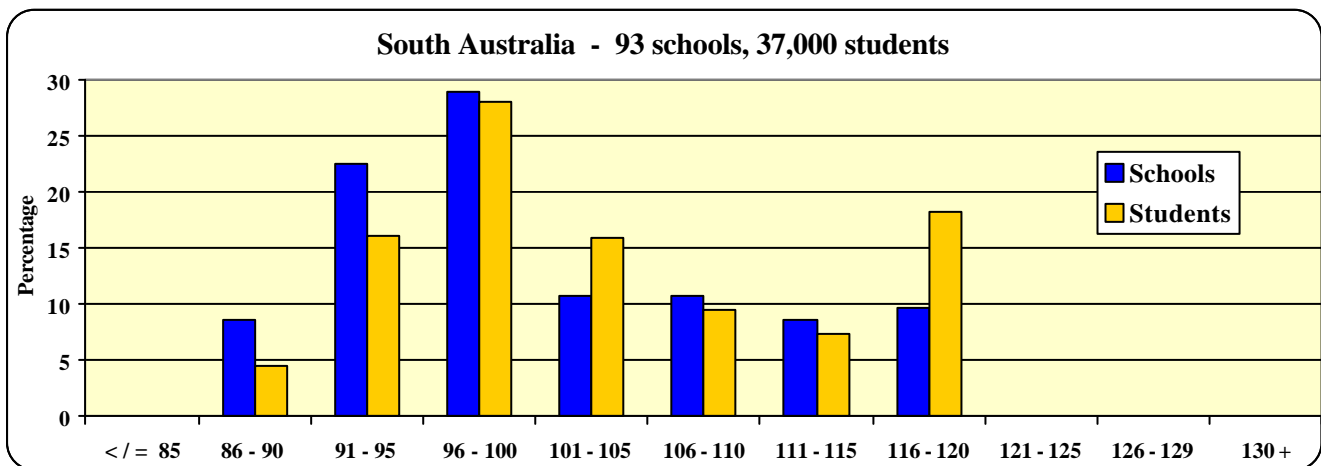

Average SES score for schools, by State

Percentage distribution of schools and students by SES score - Australia

968 schools, 431,000 students

Percentage distribution of schools and students by school SES score

Percentage distribution of schools and students by school SES score

Distribution of Schools by SES Score

SES Score	Total Number of Schools	Number of SES-funded Schools	SES Score	Total Number of Schools	Number of SES-funded Schools
57	2	2	104	36	26
62	2	2	105	32	13
67	1	1	106	26	13
68	1	1	107	20	9
73	2	2	108	14	6
74	1	1	109	17	12
75	1	1	110	21	14
76	1	1	111	16	12
82	3	3	112	19	8
83	3	3	113	24	8
84	2	2	114	14	11
85	3	3	115	11	7
86	3	3	116	17	8
87	9	9	117	17	10
88	10	10	118	9	7
89	16	16	119	13	6
90	15	15	120	11	8
91	21	21	121	15	10
92	28	26	122	12	7
93	33	32	123	8	6
94	44	41	124	10	7
95	37	34	125	11	4
96	53	46	126	5	3
97	42	39	127	4	2
98	46	38	128	6	3
99	45	38	129	4	1
100	38	28	130	4	1
101	38	23	131	1	0
102	38	19	132	1	0
103	30	12	133	1	1
Total No. of Schools		967	Total No. of SES-Funded Schools		695