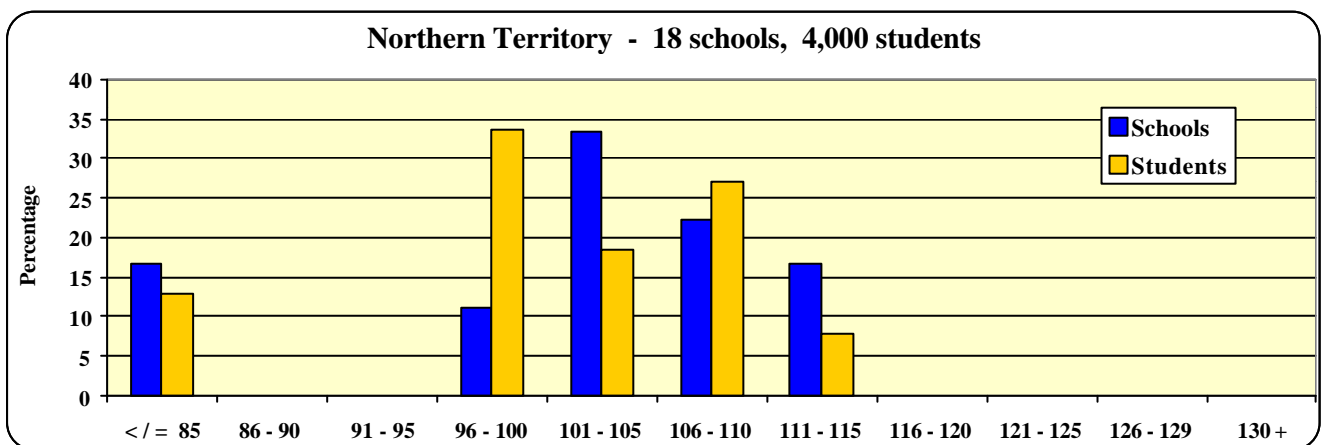

Average SES score for schools, by State

Percentage distribution of schools and students by SES score - Australia

968 schools, 431,000 students

Percentage distribution of schools and students by school SES score

Percentage distribution of schools and students by school SES score

Distribution of Schools by SES Score

SES Score	Total Number of Schools	Number of SES-funded Schools	SES Score	Total Number of Schools	Number of SES-funded Schools
57	2	2	104	36	26
62	2	2	105	32	13
67	1	1	106	26	13
68	1	1	107	20	9
73	2	2	108	14	6
74	1	1	109	17	12
75	1	1	110	21	14
76	1	1	111	16	12
82	3	3	112	19	8
83	3	3	113	24	8
84	2	2	114	14	11
85	3	3	115	11	7
86	3	3	116	17	8
87	9	9	117	17	10
88	10	10	118	9	7
89	16	16	119	13	6
90	15	15	120	11	8
91	21	21	121	15	10
92	28	26	122	12	7
93	33	32	123	8	6
94	44	41	124	10	7
95	37	34	125	11	4
96	53	46	126	5	3
97	42	39	127	4	2
98	46	38	128	6	3
99	45	38	129	4	1
100	38	28	130	4	1
101	38	23	131	1	0
102	38	19	132	1	0
103	30	12	133	1	1
Total No. of Schools		967	Total No. of SES-Funded Schools		695

Note: Excludes New and Special Schools

School No. 2018 - Shore, Sydney, NSW
(SES score 128; 1,302 student addresses)

School No. 10940 - Wesley College, Hawthorn, Vic
(SES score 118; 3,384 student addresses)