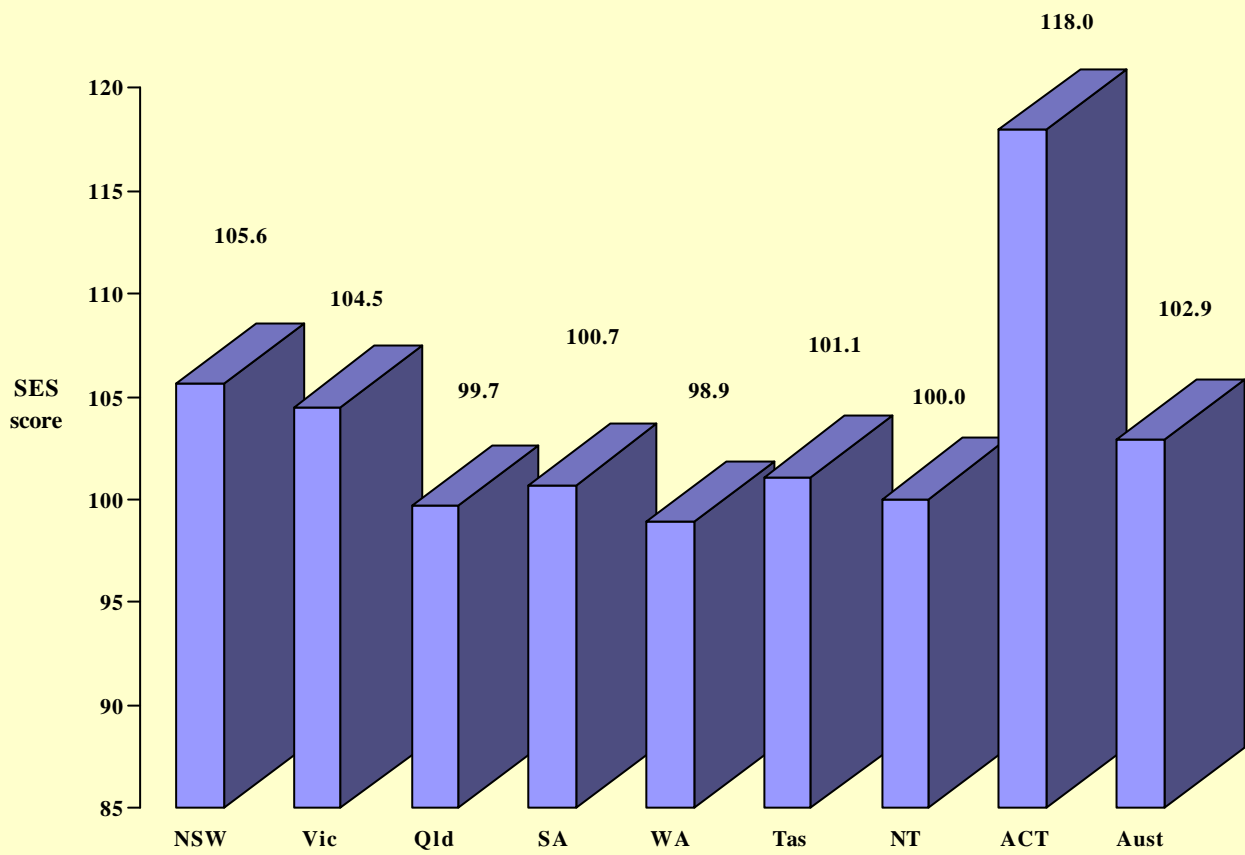

Average SES score for schools, by State

Percentage distribution of schools and students by SES score - Australia

968 schools, 431,000 students

Percentage distribution of schools and students by school SES score

Percentage distribution of schools and students by school SES score

Distribution of Schools by SES Score

SES Score	Total Number of Schools	Number of SES-funded Schools	SES Score	Total Number of Schools	Number of SES-funded Schools
57	2	2	104	36	26
62	2	2	105	32	13
67	1	1	106	26	13
68	1	1	107	20	9
73	2	2	108	14	6
74	1	1	109	17	12
75	1	1	110	21	14
76	1	1	111	16	12
82	3	3	112	19	8
83	3	3	113	24	8
84	2	2	114	14	11
85	3	3	115	11	7
86	3	3	116	17	8
87	9	9	117	17	10
88	10	10	118	9	7
89	16	16	119	13	6
90	15	15	120	11	8
91	21	21	121	15	10
92	28	26	122	12	7
93	33	32	123	8	6
94	44	41	124	10	7
95	37	34	125	11	4
96	53	46	126	5	3
97	42	39	127	4	2
98	46	38	128	6	3
99	45	38	129	4	1
100	38	28	130	4	1
101	38	23	131	1	0
102	38	19	132	1	0
103	30	12	133	1	1
Total No. of Schools		967	Total No. of SES-Funded Schools		695

Note: Excludes New and Special Schools

School No. 2018 - Shore, Sydney, NSW
(SES score 128; 1,302 student addresses)

School No. 10940 - Wesley College, Hawthorn, Vic
(SES score 118; 3,384 student addresses)

School No. 2549 - School of Total Education, Warwick, Qld
(SES score 93; 97 student addresses)