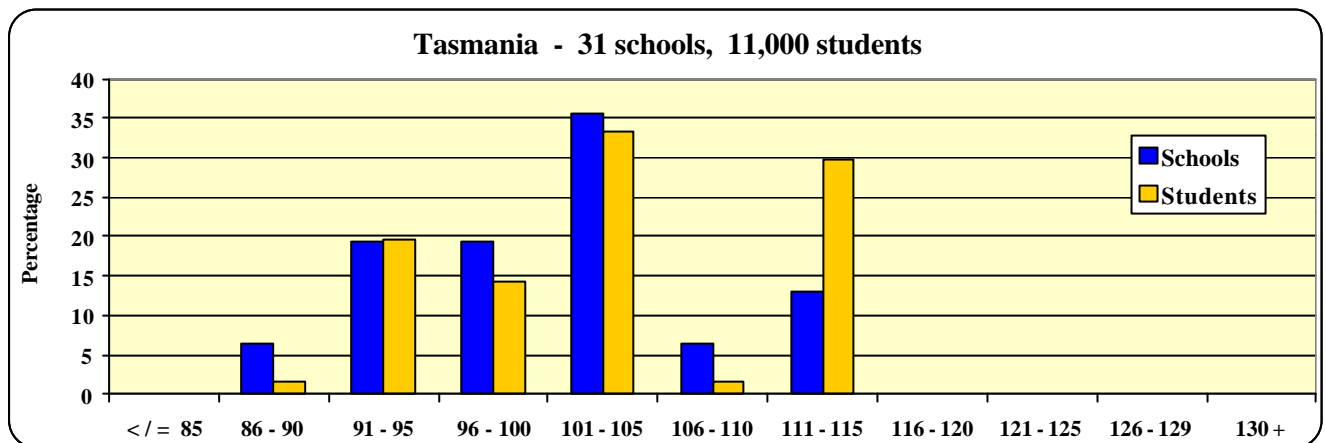

Average SES score for schools, by State

Percentage distribution of schools and students by SES score - Australia

968 schools, 431,000 students

Percentage distribution of schools and students by school SES score

Percentage distribution of schools and students by school SES score

Distribution of Schools by SES Score

SES Score	Total Number of Schools	Number of SES-funded Schools	SES Score	Total Number of Schools	Number of SES-funded Schools
57	2	2	104	36	26
62	2	2	105	32	13
67	1	1	106	26	13
68	1	1	107	20	9
73	2	2	108	14	6
74	1	1	109	17	12
75	1	1	110	21	14
76	1	1	111	16	12
82	3	3	112	19	8
83	3	3	113	24	8
84	2	2	114	14	11
85	3	3	115	11	7
86	3	3	116	17	8
87	9	9	117	17	10
88	10	10	118	9	7
89	16	16	119	13	6
90	15	15	120	11	8
91	21	21	121	15	10
92	28	26	122	12	7
93	33	32	123	8	6
94	44	41	124	10	7
95	37	34	125	11	4
96	53	46	126	5	3
97	42	39	127	4	2
98	46	38	128	6	3
99	45	38	129	4	1
100	38	28	130	4	1
101	38	23	131	1	0
102	38	19	132	1	0
103	30	12	133	1	1
Total No. of Schools		967	Total No. of SES-Funded Schools		695