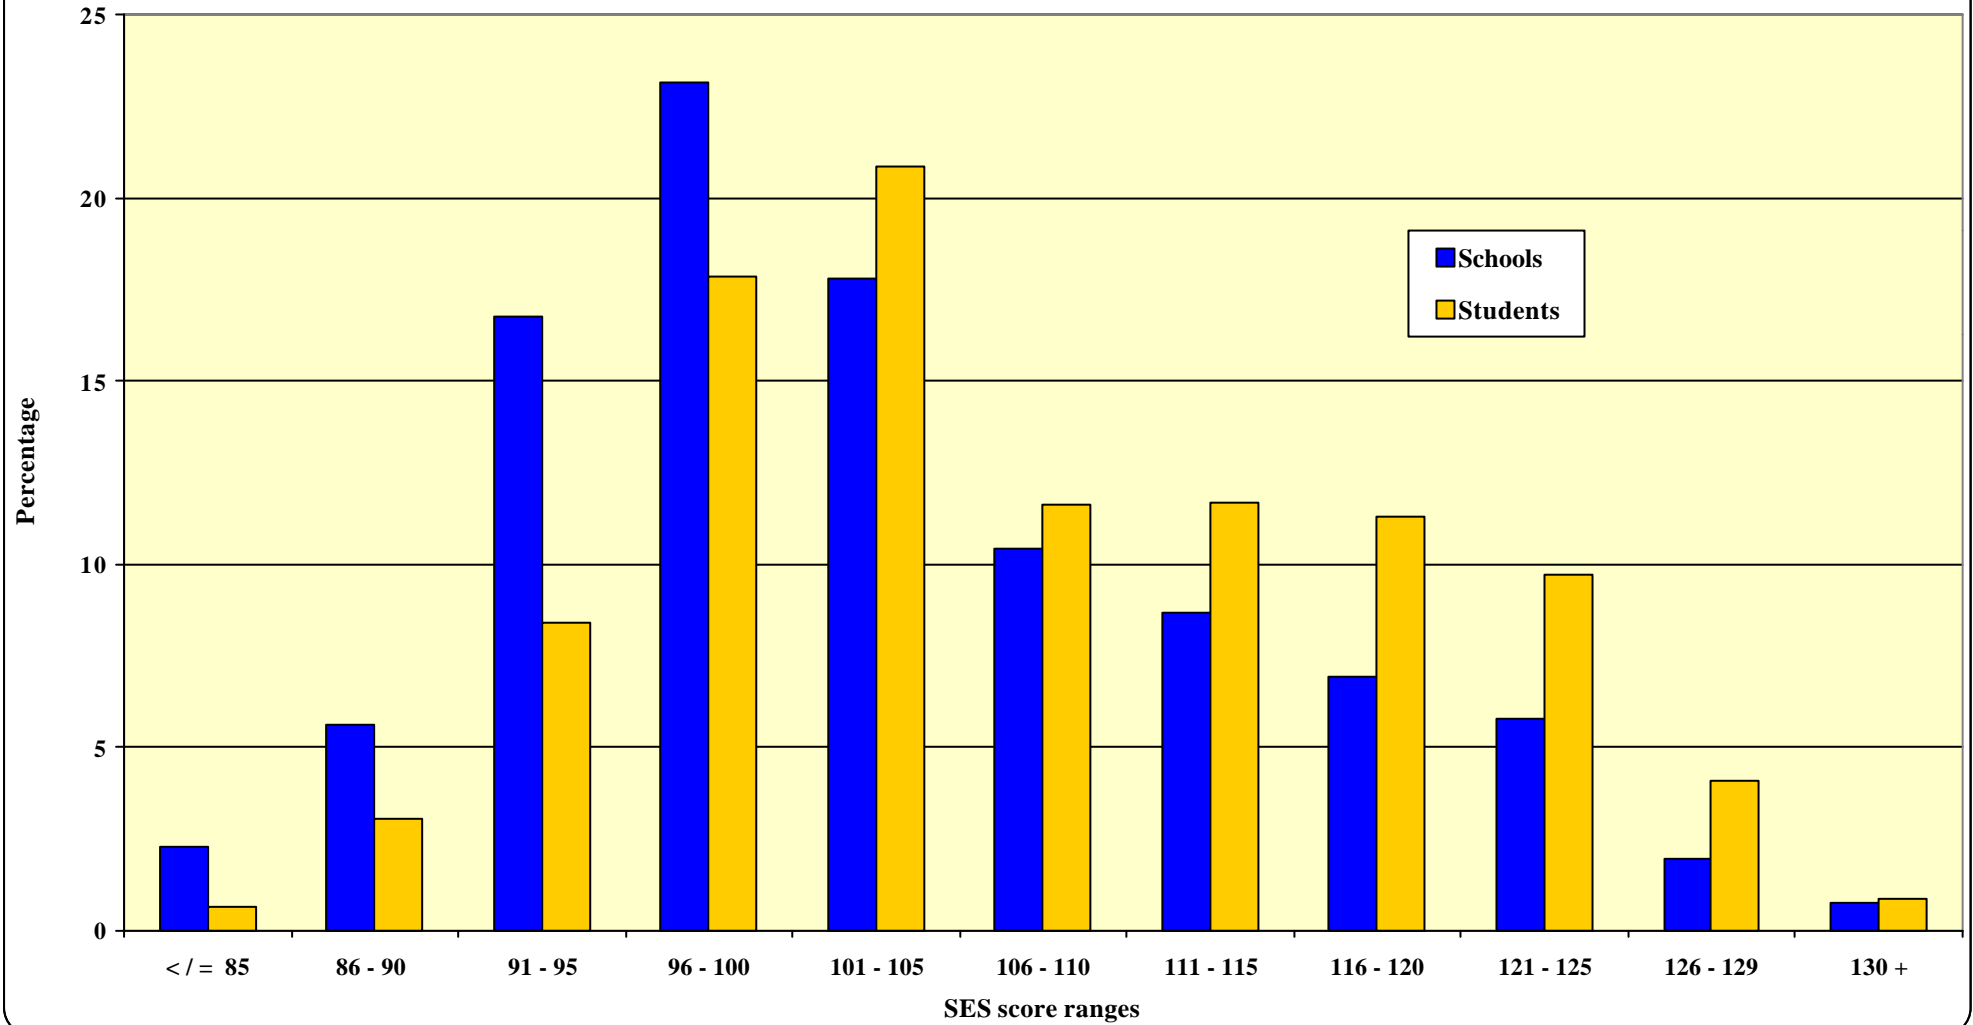

Average SES score for schools, by State

Percentage distribution of schools and students by SES score - Australia

968 schools, 431,000 students

Percentage distribution of schools and students by school SES score

Percentage distribution of schools and students by school SES score

Distribution of Schools by SES Score

SES Score	Total Number of Schools	Number of SES-funded Schools	SES Score	Total Number of Schools	Number of SES-funded Schools
57	2	2	104	36	26
62	2	2	105	32	13
67	1	1	106	26	13
68	1	1	107	20	9
73	2	2	108	14	6
74	1	1	109	17	12
75	1	1	110	21	14
76	1	1	111	16	12
82	3	3	112	19	8
83	3	3	113	24	8
84	2	2	114	14	11
85	3	3	115	11	7
86	3	3	116	17	8
87	9	9	117	17	10
88	10	10	118	9	7
89	16	16	119	13	6
90	15	15	120	11	8
91	21	21	121	15	10
92	28	26	122	12	7
93	33	32	123	8	6
94	44	41	124	10	7
95	37	34	125	11	4
96	53	46	126	5	3
97	42	39	127	4	2
98	46	38	128	6	3
99	45	38	129	4	1
100	38	28	130	4	1
101	38	23	131	1	0
102	38	19	132	1	0
103	30	12	133	1	1
Total No. of Schools		967	Total No. of SES-Funded Schools		695

Note: Excludes New and Special Schools

School No. 2018 - Shore, Sydney, NSW
(SES score 128; 1,302 student addresses)

School No. 10940 - Wesley College, Hawthorn, Vic
(SES score 118; 3,384 student addresses)