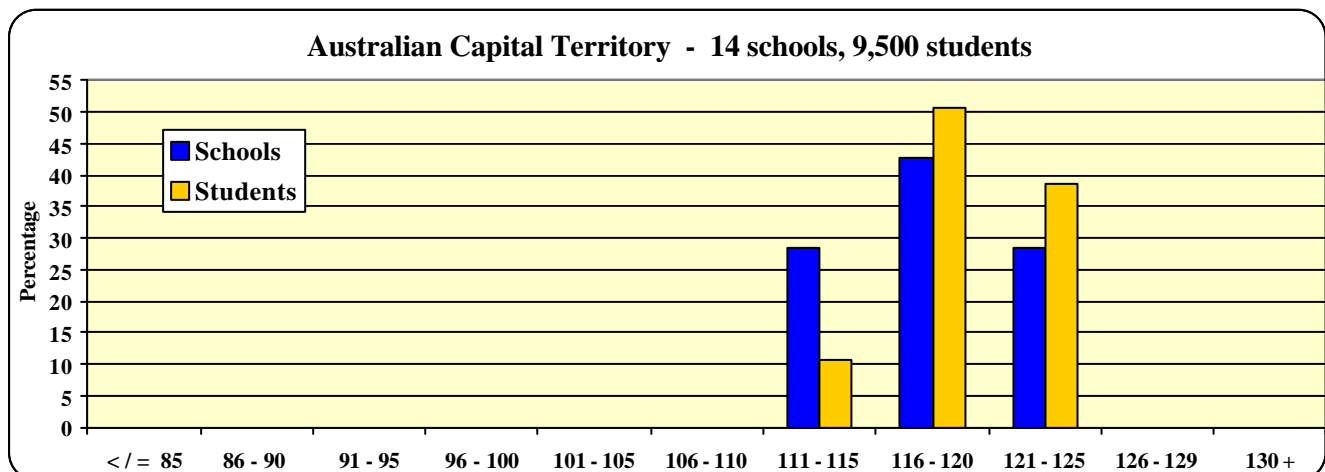

Average SES score for schools, by State

Percentage distribution of schools and students by SES score - Australia

968 schools, 431,000 students

Percentage distribution of schools and students by school SES score

Percentage distribution of schools and students by school SES score

Distribution of Schools by SES Score

SES Score	Total Number of Schools	Number of SES-funded Schools	SES Score	Total Number of Schools	Number of SES-funded Schools
57	2	2	104	36	26
62	2	2	105	32	13
67	1	1	106	26	13
68	1	1	107	20	9
73	2	2	108	14	6
74	1	1	109	17	12
75	1	1	110	21	14
76	1	1	111	16	12
82	3	3	112	19	8
83	3	3	113	24	8
84	2	2	114	14	11
85	3	3	115	11	7
86	3	3	116	17	8
87	9	9	117	17	10
88	10	10	118	9	7
89	16	16	119	13	6
90	15	15	120	11	8
91	21	21	121	15	10
92	28	26	122	12	7
93	33	32	123	8	6
94	44	41	124	10	7
95	37	34	125	11	4
96	53	46	126	5	3
97	42	39	127	4	2
98	46	38	128	6	3
99	45	38	129	4	1
100	38	28	130	4	1
101	38	23	131	1	0
102	38	19	132	1	0
103	30	12	133	1	1
Total No. of Schools		967	Total No. of SES-Funded Schools		695