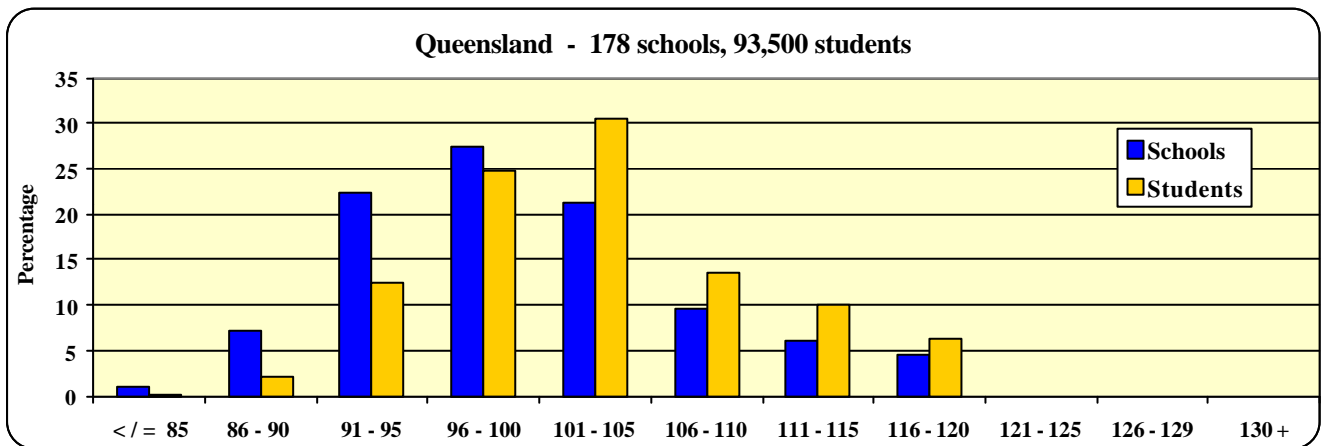

Average SES score for schools, by State

Percentage distribution of schools and students by SES score - Australia

968 schools, 431,000 students

Percentage distribution of schools and students by school SES score

Percentage distribution of schools and students by school SES score

Distribution of Schools by SES Score

SES Score	Total Number of Schools	Number of SES-funded Schools	SES Score	Total Number of Schools	Number of SES-funded Schools
57	2	2	104	36	26
62	2	2	105	32	13
67	1	1	106	26	13
68	1	1	107	20	9
73	2	2	108	14	6
74	1	1	109	17	12
75	1	1	110	21	14
76	1	1	111	16	12
82	3	3	112	19	8
83	3	3	113	24	8
84	2	2	114	14	11
85	3	3	115	11	7
86	3	3	116	17	8
87	9	9	117	17	10
88	10	10	118	9	7
89	16	16	119	13	6
90	15	15	120	11	8
91	21	21	121	15	10
92	28	26	122	12	7
93	33	32	123	8	6
94	44	41	124	10	7
95	37	34	125	11	4
96	53	46	126	5	3
97	42	39	127	4	2
98	46	38	128	6	3
99	45	38	129	4	1
100	38	28	130	4	1
101	38	23	131	1	0
102	38	19	132	1	0
103	30	12	133	1	1
Total No. of Schools		967	Total No. of SES-Funded Schools		695