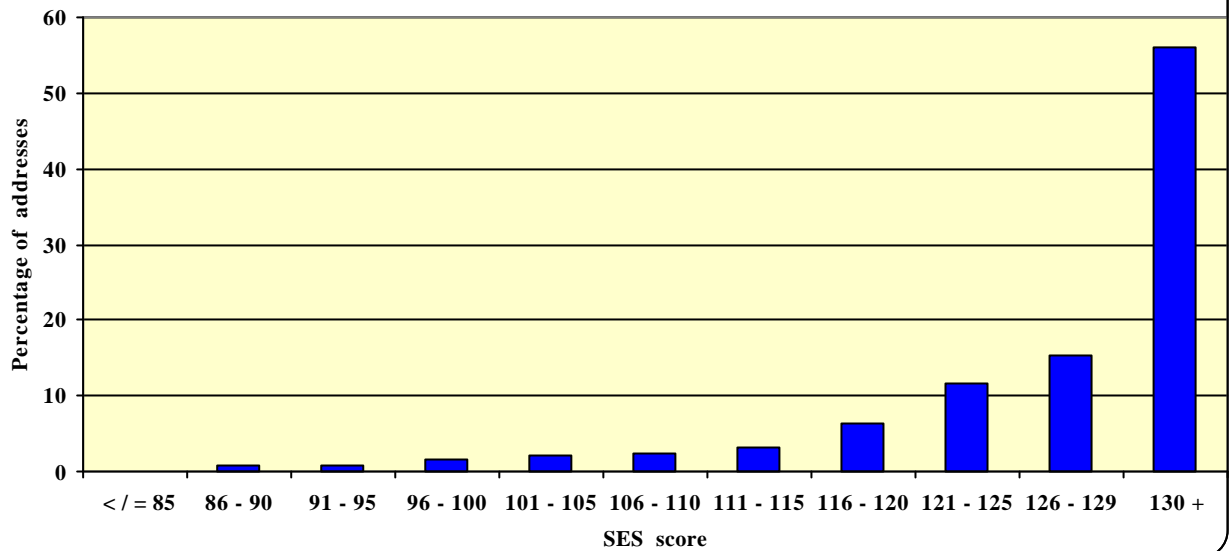

Percentage distribution of schools and students by school SES score

Distribution of Schools by SES Score

SES Score	Total Number of Schools	Number of SES-funded Schools	SES Score	Total Number of Schools	Number of SES-funded Schools
57	2	2	104	36	26
62	2	2	105	32	13
67	1	1	106	26	13
68	1	1	107	20	9
73	2	2	108	14	6
74	1	1	109	17	12
75	1	1	110	21	14
76	1	1	111	16	12
82	3	3	112	19	8
83	3	3	113	24	8
84	2	2	114	14	11
85	3	3	115	11	7
86	3	3	116	17	8
87	9	9	117	17	10
88	10	10	118	9	7
89	16	16	119	13	6
90	15	15	120	11	8
91	21	21	121	15	10
92	28	26	122	12	7
93	33	32	123	8	6
94	44	41	124	10	7
95	37	34	125	11	4
96	53	46	126	5	3
97	42	39	127	4	2
98	46	38	128	6	3
99	45	38	129	4	1
100	38	28	130	4	1
101	38	23	131	1	0
102	38	19	132	1	0
103	30	12	133	1	1
Total No. of Schools		967	Total No. of SES-Funded Schools		695

Note: Excludes New and Special Schools

School No. 2018 - Shore, Sydney, NSW
(SES score 128; 1,302 student addresses)

School No. 10940 - Wesley College, Hawthorn, Vic
(SES score 118; 3,384 student addresses)