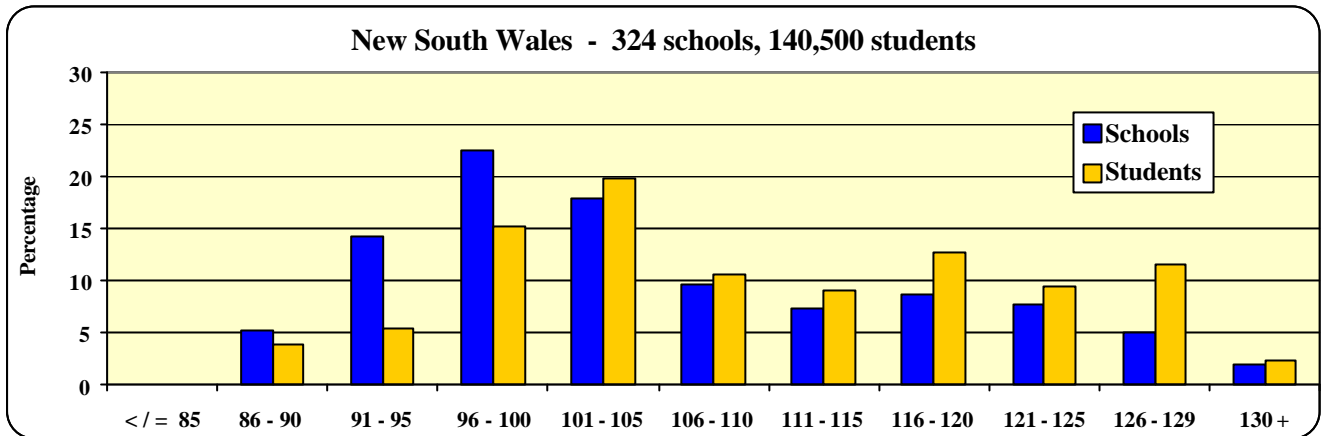

Average SES score for schools, by State

Percentage distribution of schools and students by SES score - Australia

968 schools, 431,000 students

Percentage distribution of schools and students by school SES score

Percentage distribution of schools and students by school SES score

Distribution of Schools by SES Score

SES Score	Total Number of Schools	Number of SES-funded Schools	SES Score	Total Number of Schools	Number of SES-funded Schools
57	2	2	104	36	26
62	2	2	105	32	13
67	1	1	106	26	13
68	1	1	107	20	9
73	2	2	108	14	6
74	1	1	109	17	12
75	1	1	110	21	14
76	1	1	111	16	12
82	3	3	112	19	8
83	3	3	113	24	8
84	2	2	114	14	11
85	3	3	115	11	7
86	3	3	116	17	8
87	9	9	117	17	10
88	10	10	118	9	7
89	16	16	119	13	6
90	15	15	120	11	8
91	21	21	121	15	10
92	28	26	122	12	7
93	33	32	123	8	6
94	44	41	124	10	7
95	37	34	125	11	4
96	53	46	126	5	3
97	42	39	127	4	2
98	46	38	128	6	3
99	45	38	129	4	1
100	38	28	130	4	1
101	38	23	131	1	0
102	38	19	132	1	0
103	30	12	133	1	1
Total No. of Schools		967	Total No. of SES-Funded Schools		695