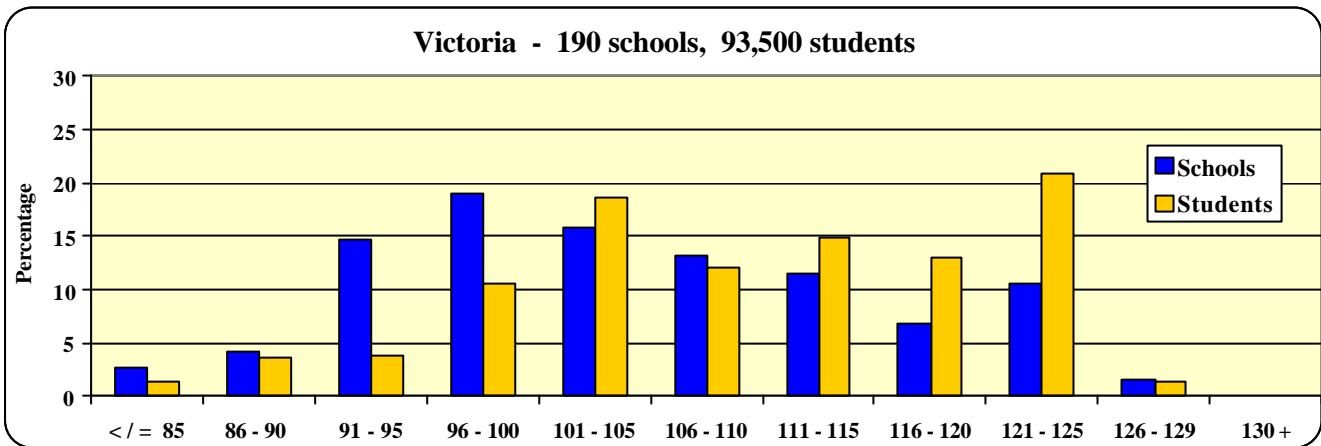

Average SES score for schools, by State

Percentage distribution of schools and students by SES score - Australia

968 schools, 431,000 students

Percentage distribution of schools and students by school SES score

Percentage distribution of schools and students by school SES score

Distribution of Schools by SES Score

SES Score	Total Number of Schools	Number of SES-funded Schools	SES Score	Total Number of Schools	Number of SES-funded Schools
57	2	2	104	36	26
62	2	2	105	32	13
67	1	1	106	26	13
68	1	1	107	20	9
73	2	2	108	14	6
74	1	1	109	17	12
75	1	1	110	21	14
76	1	1	111	16	12
82	3	3	112	19	8
83	3	3	113	24	8
84	2	2	114	14	11
85	3	3	115	11	7
86	3	3	116	17	8
87	9	9	117	17	10
88	10	10	118	9	7
89	16	16	119	13	6
90	15	15	120	11	8
91	21	21	121	15	10
92	28	26	122	12	7
93	33	32	123	8	6
94	44	41	124	10	7
95	37	34	125	11	4
96	53	46	126	5	3
97	42	39	127	4	2
98	46	38	128	6	3
99	45	38	129	4	1
100	38	28	130	4	1
101	38	23	131	1	0
102	38	19	132	1	0
103	30	12	133	1	1
Total No. of Schools		967	Total No. of SES-Funded Schools		695