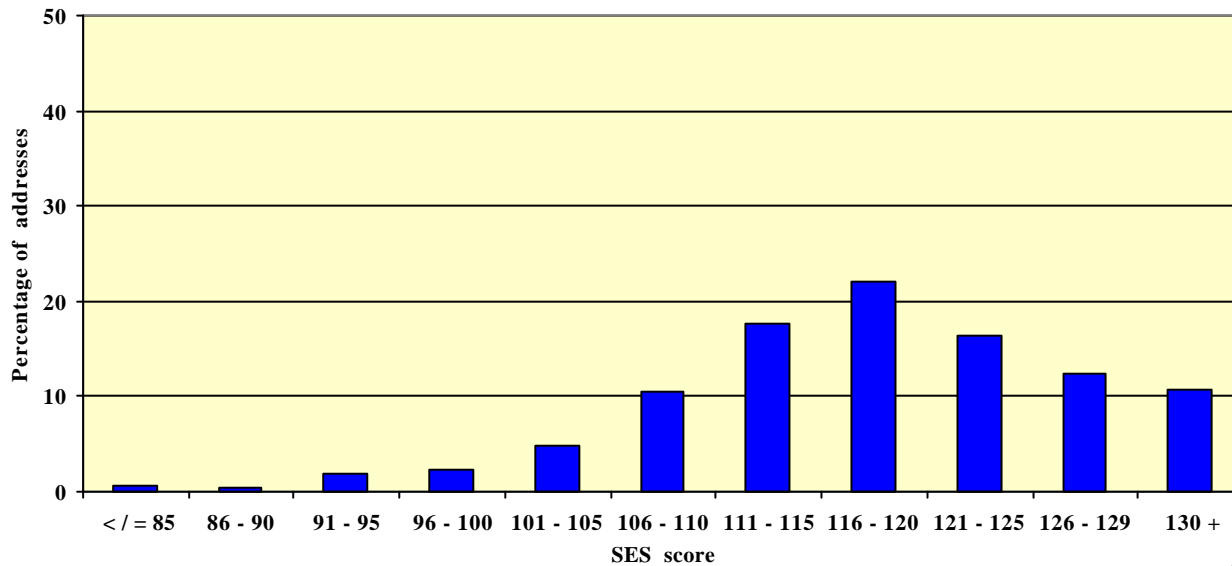

Average SES score for schools, by State

Percentage distribution of schools and students by SES score - Australia

968 schools, 431,000 students

Percentage distribution of schools and students by school SES score

Percentage distribution of schools and students by school SES score

Distribution of Schools by SES Score

SES Score	Total Number of Schools	Number of SES-funded Schools	SES Score	Total Number of Schools	Number of SES-funded Schools
57	2	2	104	36	26
62	2	2	105	32	13
67	1	1	106	26	13
68	1	1	107	20	9
73	2	2	108	14	6
74	1	1	109	17	12
75	1	1	110	21	14
76	1	1	111	16	12
82	3	3	112	19	8
83	3	3	113	24	8
84	2	2	114	14	11
85	3	3	115	11	7
86	3	3	116	17	8
87	9	9	117	17	10
88	10	10	118	9	7
89	16	16	119	13	6
90	15	15	120	11	8
91	21	21	121	15	10
92	28	26	122	12	7
93	33	32	123	8	6
94	44	41	124	10	7
95	37	34	125	11	4
96	53	46	126	5	3
97	42	39	127	4	2
98	46	38	128	6	3
99	45	38	129	4	1
100	38	28	130	4	1
101	38	23	131	1	0
102	38	19	132	1	0
103	30	12	133	1	1
Total No. of Schools		967	Total No. of SES-Funded Schools		695

Note: Excludes New and Special Schools

School No. 2018 - Shore, Sydney, NSW
(SES score 128; 1,302 student addresses)

School No. 10940 - Wesley College, Hawthorn, Vic
(SES score 118; 3,384 student addresses)